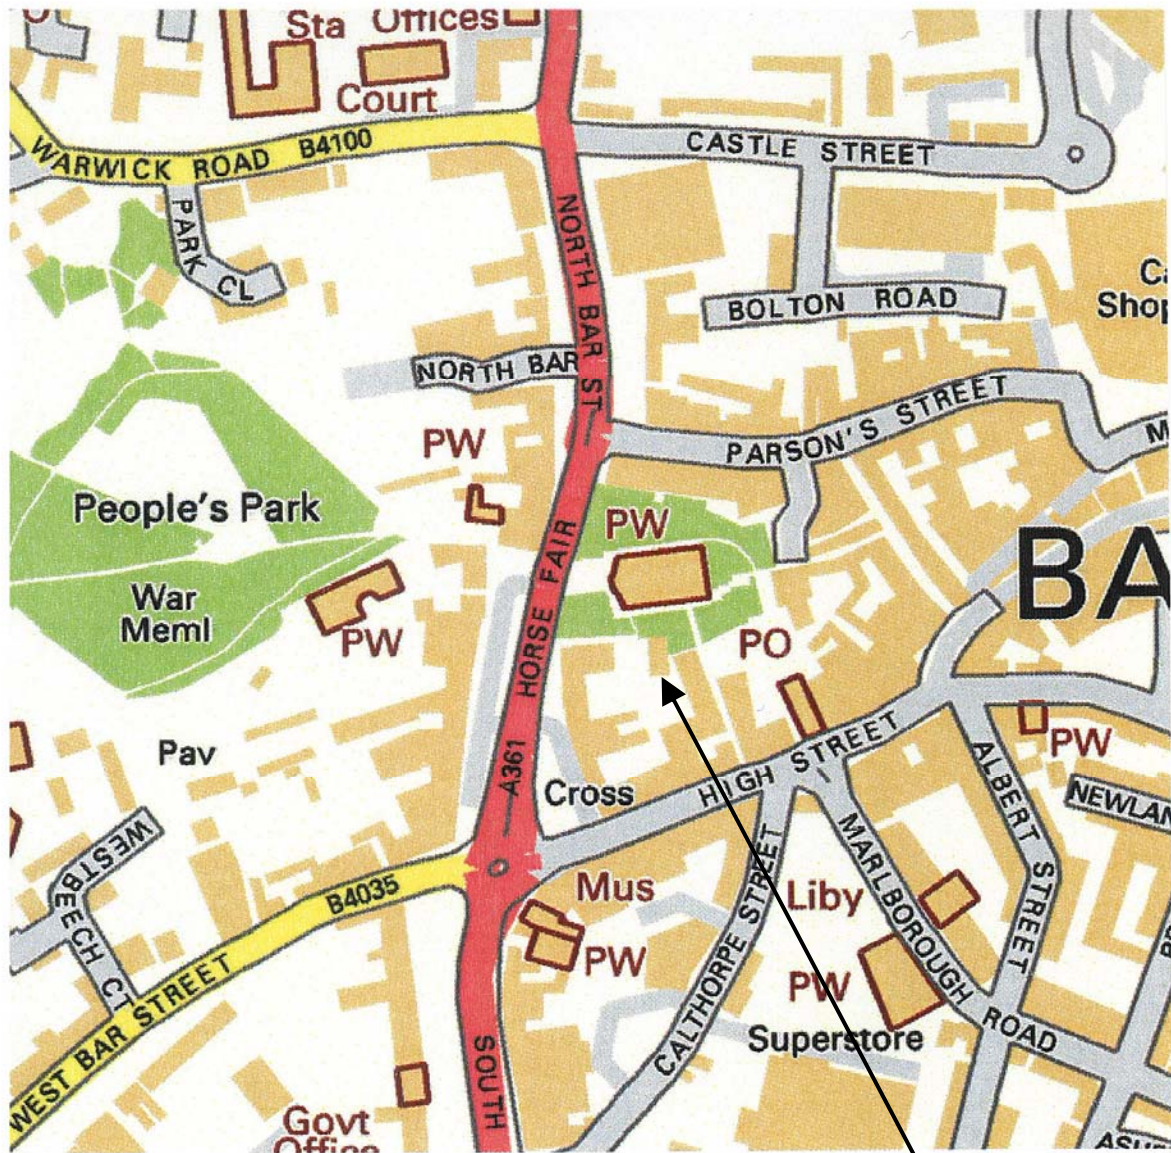

COMPLEX NEEDS SERVICE

**WHERE TO FIND
THE**

**The Group
takes place
here!**

Address:

**St Mary's Church Centre Horse fair Banbury Oxfordshire
OX16 0AA**

COMPLEX NEEDS SERVICE

Parking & Getting Here

Manzil Way
Oxford
OX4 1XE

Phone: 01865 455 872/455 815
Fax: 01865 455 859

Parking is available in South Bar, Horse Fair and North Bar (all free after 6pm). In addition there is parking off Calthorpe Street and Castle Street (charges apply).