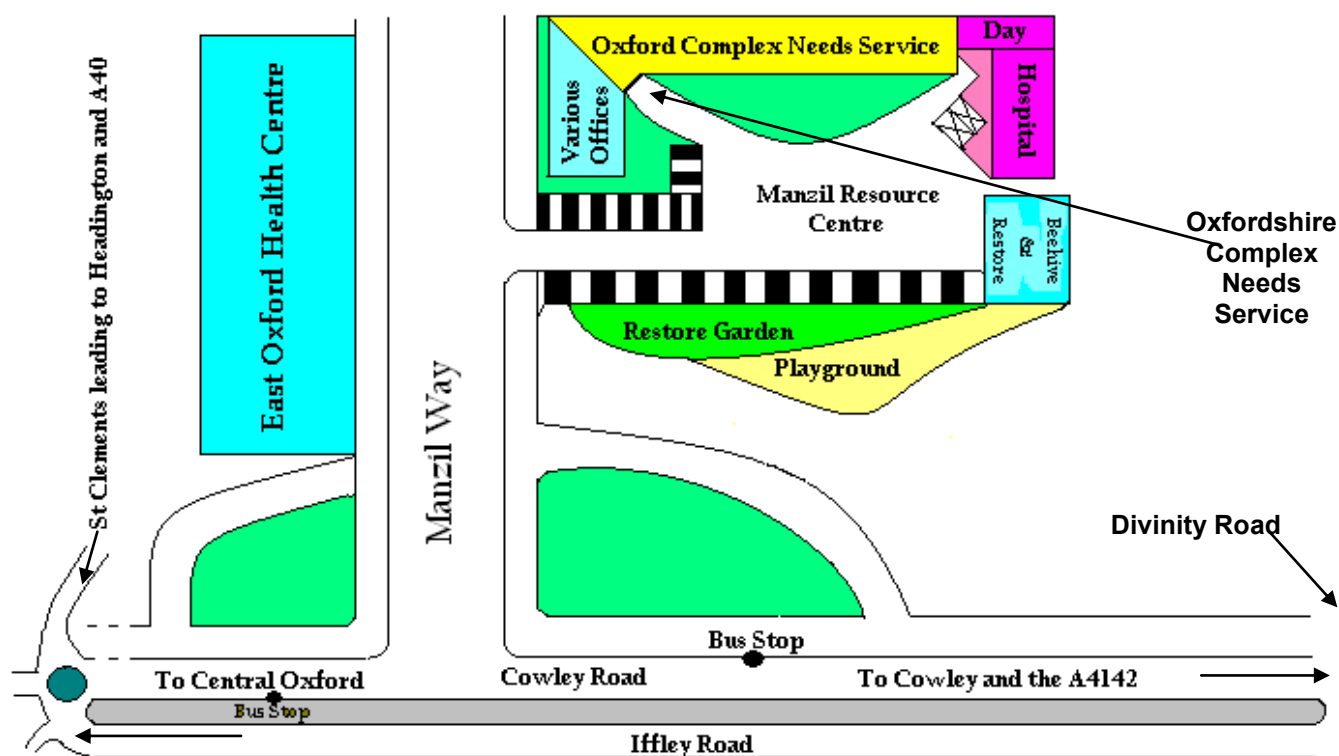

OXFORDSHIRE COMPLEX NEEDS SERVICE

WHERE TO FIND THE OXFORDSHIRE COMPLEX NEEDS SERVICE

Address:

Manzil Way Oxford OX4 1XE

- Manzil Way is the first turning on your right after Divinity Road if you are on the Cowley Road moving towards the City Centre.
- It is the first turning on your left after the New East Oxford Health Centre building if you are on the Cowley Road moving away from the City Centre.

There is some public Car Parking behind Tesco and off St Clements. You may find space on a nearby Street and parking is derestricted beyond Manzil Way heading out of Oxford.